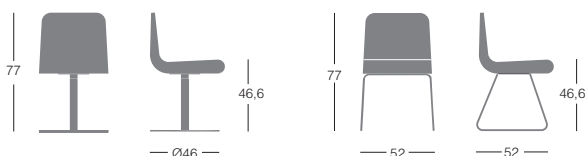

Dimensions

Additional cost

*Upholstery in two different materials
and/or different colours of the same material*

Customer's own material

For customer's own material/leather, the form at the end of the price list shall apply, to be sent to Segis Spa with the Client's signature.

*Art. G0085/S0088 Solid fabric for 1 pc. 121 cm (width 140 cm)
Upholstery in two colours for 1 pc: seat 121 cm (width 140 cm) - sides 63 cm (width 140 cm) + 100 cm to be kept by segis Spa for its records (for orders of more than 10 pcs.)
Leather q.ty for 1 pc. 2,17 m²
Upholstery in 2 COL colours for 1 pc.: seat 1,96 m² - sides 1,08 m²*