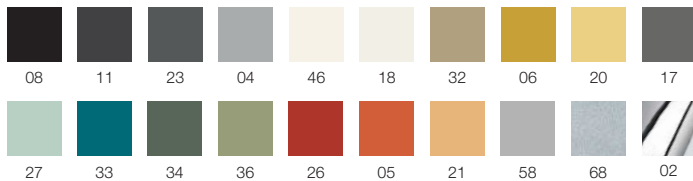

Finishes

Frame (Jo Lie)

Frame (Jo Lie S)