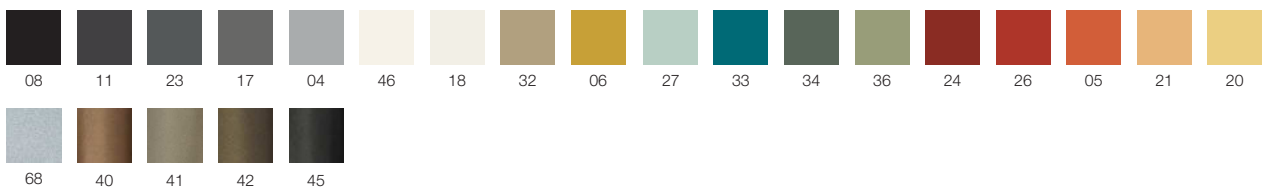

Article

pcs / dimensions
 volume / gross weight
 product net weight

Boss - Table frame 200 x 100 cm - H. 73 cm

TV020

Finishes

Metal finishes

Dimensions