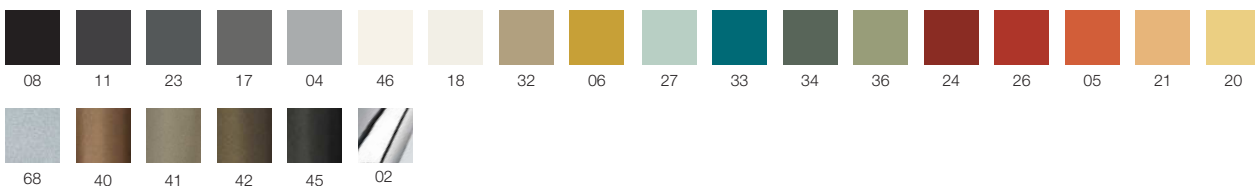

**Round or oval/elliptic table H. 73 cm.**

For big dimensions suitable either for dining table or meeting table.

4 inclined and crossed legs D80mm all powder coated. Adjustable feet in thermoplastic material. Tops suggested: HPL or laminate on plywood.

	<i>Article</i>	<i>pcs / dimensions volume / gross weight product net weight</i>
<b>Table frame H. 73</b>	TV021	

**Finishes**

Metal frame

**Tops** (for prices and packing details see "table tops section")