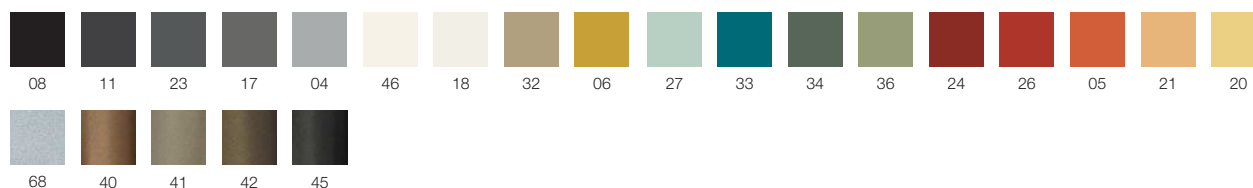

Finishes

Frame