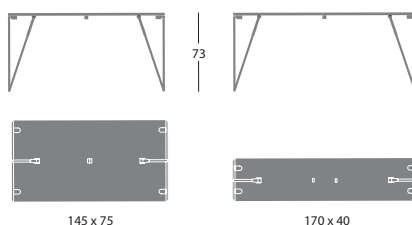

2 TABLES

| | Article | Powder coated frame | Chromed frame | pcs / dimensions volume / gross weight product net weight |
|---------------------------------------|------------|--|---------------|---|
| Folding table 145x75 cm - H. 73 cm | T0890 | | | Frame only 1 pc / 74x10x78 cm 0,06 m3 / 9,5 Kg 7,5 Kg |
| | | | | frame and top assembled 1 pc / 147x10x78 cm 0,12 m3 |
| Folding table 170x40 cm - H. 73 cm | T0891 | | | Frame only 1 pc / 42x10x75 cm 0,03 m3 / 7,5 Kg 5,5 Kg |
| | | | | frame and top assembled 1 pc / 181x10x51 cm 0,09 m3 |
| | | Black anti fingerprint | White | |
| Laminate on plywood 145x75 cm | PL9R145075 | straight edge in oak veneer natural finish | | 1 pc / 155x85x5 cm 0,07 m3 / 19 Kg 17 Kg |
| Laminate on plywood 170x40 cm | PL9R170040 | straight edge in oak veneer natural finish | | 1 pc / 180x50x5 cm 0,05 m3 / 12 Kg 10 Kg |

Accessories

| | | | | |
|--|--|---------------------|--|---------------------------|
| Connection of a table with 1 leg Consisting of: 1 leg + 2 ganging devices M+F | T0892 - Table 145x75 cm T0893 - Table 170x40 cm | | | |
| Connection of a top extension without legs Consisting of: 4 ganging devices M+F | LINKUPMF | | | |
| | | Black powder coated | | |
| Trolley for Fold-up Vertical max 8 pz | C0660 | | | 1 pc 0,16 m3 / 22,5 Kg |
| Trolley for Fold-up slim Horizontal max 10 pz | C0894 | | | |

anti fingerprint

Additional cost

Frame finish in others colours

Dimensions and standard tops (H. without top)

145 x 75

170 x 40

C660 (max 8 pcs)

C0894 (max 10 pcs)