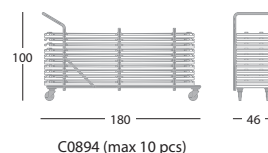

2 TABLES

| | Article | Powder coated frame | Chromed frame | pcs / dimensions volume / gross weight product net weight |
|---------------------------------------|------------|--|---------------|---|
| Folding table 145x75 cm - H. 73 cm | T0890 | | | Frame only 1 pc / 74x10x78 cm 0,06 m3 / 9,5 Kg 7,5 Kg |
| | | | | frame and top assembled 1 pc / 147x10x78 cm 0,12 m3 |
| Folding table 170x40 cm - H. 73 cm | T0891 | | | Frame only 1 pc / 42x10x75 cm 0,03 m3 / 7,5 Kg 5,5 Kg |
| | | | | frame and top assembled 1 pc / 181x10x51 cm 0,09 m3 |
| | | Black anti fingerprint | White | |
| Laminate on plywood 145x75 cm | PL9R145075 | straight edge in oak veneer natural finish | | 1 pc / 155x85x5 cm 0,07 m3 / 19 Kg 17 Kg |
| Laminate on plywood 170x40 cm | PL9R170040 | straight edge in oak veneer natural finish | | 1 pc / 180x50x5 cm 0,05 m3 / 12 Kg 10 Kg |

Accessories

| | | | | |
|--|--|---------------------|--|---------------------------|
| Connection of a table with 1 leg Consisting of: 1 leg + 2 ganging devices M+F | T0892 - Table 145x75 cm T0893 - Table 170x40 cm | | | |
| Connection of a top extension without legs Consisting of: 4 ganging devices M+F | LINKUPMF | | | |
| | | Black powder coated | | |
| Trolley for Fold-up Vertical max 8 pz | C0660 | | | 1 pc 0,16 m3 / 22,5 Kg |
| Trolley for Fold-up slim Horizontal max 10 pz | C0894 | | | |

anti fingerprint

Additional cost

Frame finish in others colours

Dimensions and standard tops (H. without top)

145 x 75

170 x 40

C660 (max 8 pcs)

C0894 (max 10 pcs)