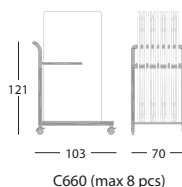

2 TABLES

| | Article | Powder coated frame | Chromed frame | pcs / dimensions volume / gross weight product net weight |
|---------------------------------------|------------|--|---------------|---|
| Folding table 145x75 cm - H. 73 cm | T0890 | | | Frame only 1 pc / 74x10x78 cm 0,06 m3 / 9,5 Kg 7,5 Kg |
| | | | | frame and top assembled 1 pc / 147x10x78 cm 0,12 m3 |
| Folding table 170x40 cm - H. 73 cm | T0891 | | | Frame only 1 pc / 42x10x75 cm 0,03 m3 / 7,5 Kg 5,5 Kg |
| | | | | frame and top assembled 1 pc / 181x10x51 cm 0,09 m3 |
| | | Black anti fingerprint | White | |
| Laminate on plywood 145x75 cm | PL9R145075 | straight edge in oak veneer natural finish | | 1 pc / 155x85x5 cm 0,07 m3 / 19 Kg 17 Kg |
| Laminate on plywood 170x40 cm | PL9R170040 | straight edge in oak veneer natural finish | | 1 pc / 180x50x5 cm 0,05 m3 / 12 Kg 10 Kg |

Accessories

| | | | | |
|--|--|---------------------|--|---------------------------|
| Connection of a table with 1 leg Consisting of: 1 leg + 2 ganging devices M+F | T0892 - Table 145x75 cm T0893 - Table 170x40 cm | | | |
| Connection of a top extension without legs Consisting of: 4 ganging devices M+F | LINKUPMF | | | |
| | | Black powder coated | | |
| Trolley for Fold-up Vertical max 8 pz | C0660 | | | 1 pc 0,16 m3 / 22,5 Kg |
| Trolley for Fold-up slim Horizontal max 10 pz | C0894 | | | |

anti fingerprint

Additional cost

Frame finish in others colours

Dimensions and standard tops (H. without top)

145 x 75

170 x 40

C660 (max 8 pcs)

C0894 (max 10 pcs)