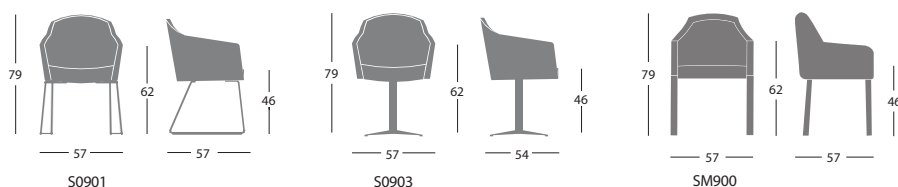

### Wood - (art. SM900)

## Dimensions

C.O.L. qty. solid colour: 3,50 m2

Upholstery in two colours:

**Option A:** for 1 pc. (width 140 cm ca), shell and seat 180 cm, edge 20 cm

**Option B:** for 1 pc. (width 140 cm ca), seat and inside shell 120 cm, outside shell and edge 80 cm

**Option C:** for 1 pc. (width 140 cm ca), shell 140 cm, seat only 60 cm