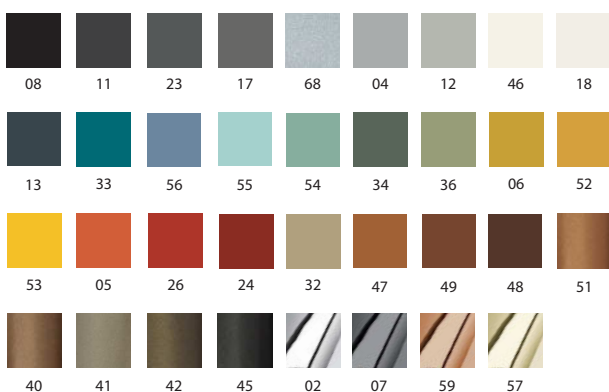

Special foam meeting the 5852 British Standards is available on request.

Covers: fabric, faux leather, leather and COM. (preferably in solid colours)

Sled base
Frame: steel rod Ø 12 mm in powder coated or chromed finish
Glides: thermoplastic material.

Swivel
Frame: 4 star blade swivel base in steel with powder coated or chromed finish
Glides: thermoplastic material

Wooden base
Frame: solid beechwood
Glides: felt or metal

	Article	Upholstery	Powder coated frame	Chromed frame	Wooden legs	Galvanic frame 07, 59, 57	pcs / dimensions volume / gross weight product net weight
Armchair sled base	S0901	Gazebo Xtreme Plus / Magnum / Rivet / Main Line Flax Blazer / Gingko / Step Melange / Silvertex / Remix3 Steelcut Trio3 / Atlas / Canvas2 Leather C.O.L. C.O. faux leather / C.O.M. (solid colour)					1 pc / 58,5x58,5x83 cm 0,32 m3 / 15,5 Kg 12,8 Kg
Armchair 4 star swivel blade base	S0903	Gazebo Xtreme Plus / Magnum / Rivet / Main Line Flax Blazer / Gingko / Step Melange / Silvertex / Remix3 Steelcut Trio3 / Atlas / Canvas2 Leather C.O.L. C.O. faux leather / C.O.M. (solid colour)					1 pc / 58,5x58,5x83 cm 0,32 m3 / 17 Kg 14 Kg
Armchair Wooden base	SM900	Gazebo Xtreme Plus / Magnum / Rivet / Main Line Flax Blazer / Gingko / Step Melange / Silvertex / Remix3 Steelcut Trio3 / Atlas / Canvas2 Leather C.O.L. C.O. faux leather / C.O.M. (solid colour)					1 pc / 58,5x58,5x83 cm 0,32 m3 / 11,6 Kg 9,25 Kg

Finishes

Metal frame (art. S0901-S0903)

Wood - (art. SM900)

Glides to specify according type of floor material

felt

metal glide