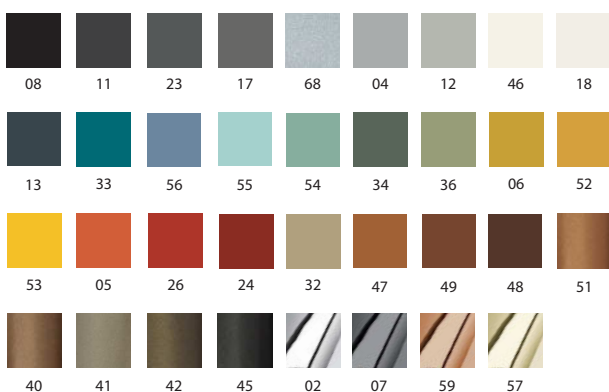

Special foam meeting the 5852 British Standards is available on request.

Covers: fabric, faux leather, leather and COM. (preferably in solid colours)

Sled base
Frame: steel rod Ø 12 mm in powder coated or chromed finish
Glides: thermoplastic material.

Swivel
Frame: 4 star blade swivel base in steel with powder coated or chromed finish
Glides: thermoplastic material

Wooden base
Frame: solid beechwood
Glides: felt or metal

	Article	Upholstery	Powder coated frame	Chromed frame	Wooden legs	Galvanic frame 07, 59, 57	pcs / dimensions volume / gross weight product net weight
Armchair sled base	S0901	Gazebo Xtreme Plus / Magnum / Rivet / Main Line Flax Blazer / Gingko / Step Melange / Silvertex / Remix3 Steelcut Trio3 / Atlas / Canvas2 Leather C.O.L. C.O. faux leather / C.O.M. (solid colour)					1 pc / 58,5x58,5x83 cm 0,32 m3 / 15,5 Kg 12,8 Kg
Armchair 4 star swivel blade base	S0903	Gazebo Xtreme Plus / Magnum / Rivet / Main Line Flax Blazer / Gingko / Step Melange / Silvertex / Remix3 Steelcut Trio3 / Atlas / Canvas2 Leather C.O.L. C.O. faux leather / C.O.M. (solid colour)					1 pc / 58,5x58,5x83 cm 0,32 m3 / 17 Kg 14 Kg
Armchair Wooden base	SM900	Gazebo Xtreme Plus / Magnum / Rivet / Main Line Flax Blazer / Gingko / Step Melange / Silvertex / Remix3 Steelcut Trio3 / Atlas / Canvas2 Leather C.O.L. C.O. faux leather / C.O.M. (solid colour)					1 pc / 58,5x58,5x83 cm 0,32 m3 / 11,6 Kg 9,25 Kg

Finishes

Metal frame (art. S0901-S0903)

Wood - (art. SM900)

Glides to specify according type of floor material

felt

metal glide

Additional costs

Upholstery in two different materials and/or different colours of the same materials

C.O.L. qty. solid colour: 3,50 m2

Upholstery in two colours:

Option A: for 1 pc. (width 140 cm ca), shell and seat 180 cm, edge 20 cm

Option B: for 1 pc. (width 140 cm ca), seat and inside shell 120 cm, outside shell and edge 80 cm