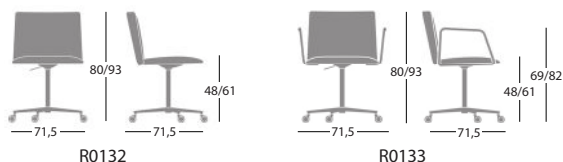

Castors: self-braking castors.

	Article	Finish	Powder coated base	Polished brushed (67) base	Polished brushed (67) base with chromed armrests	Pcs / dimensions volume / gross weight product net weight
Chair	R0132	Gazebo Xtreme Plus / Magnum / Rivet / Main Line Flax Blazer / Gingko / Step Melange / Silvertex / Remix3 Steelcut Trio3 / Atlas / Canvas2 Leather C.O. faux leather / C.O.M. (solid colour)				1 pz / 73X73X80 cm 0,43 m3 / 10,8 Kg 7,8 Kg
Chair with steel tube armrests	R0133	Gazebo Xtreme Plus / Magnum / Rivet / Main Line Flax Blazer / Gingko / Step Melange / Silvertex / Remix3 Steelcut Trio3 / Atlas / Canvas2 Leather C.O. faux leather / C.O.M. (solid colour)				1 pz / 73X73X80 cm 0,43 m3 / 12,7 Kg 9,7 Kg

Dimensions

Customer's own material

For customer's own material the form at the end of the price list shall apply, to be sent to Segis Spa with the Client's signature.

Solid fabric:
for 1 pc. 100 cm (H. 140 cm) + 100 cm for material approval