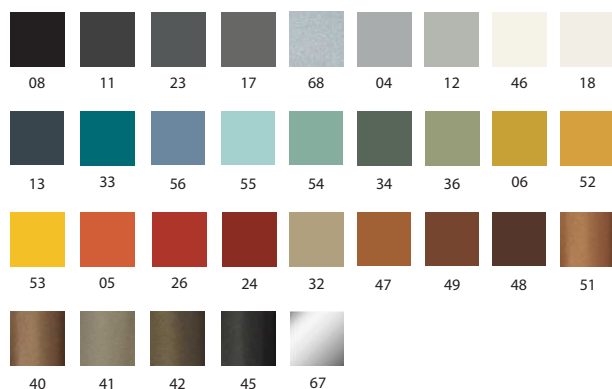

Finishes

Metal frame