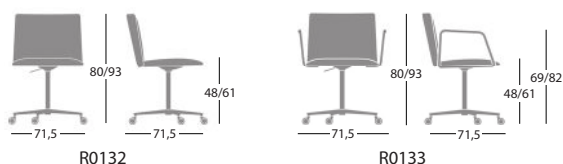

Dimensions

Accessories

Tilt mechanism with tilt lock.

Fire retardant certifications

The product upholstered with Silvertex faux-leather meets Class 1IM Standards by the Italian Minister of Interior.

Customer's own material

For customer's own material the form at the end of the price list shall apply, to be sent to Segis Spa with the Client's signature.

Solid fabric:
for 1 pc. 100 cm (H. 140 cm) + 100 cm for material approval