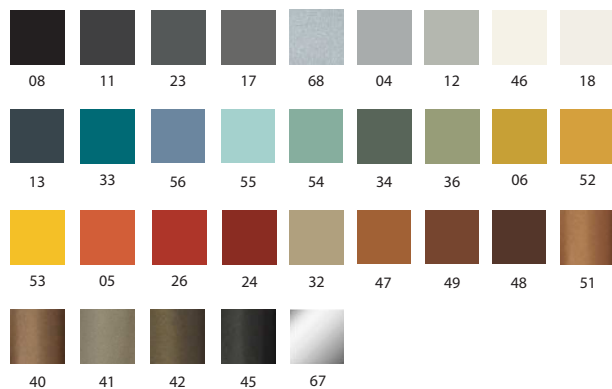

Finishes

Metal frame

Accessories

Tilt mechanism with tilt lock.

Fire retardant certifications

The product upholstered with Silvertex faux-leather meets Class 1IM Standards by the Italian Minister of Interior.